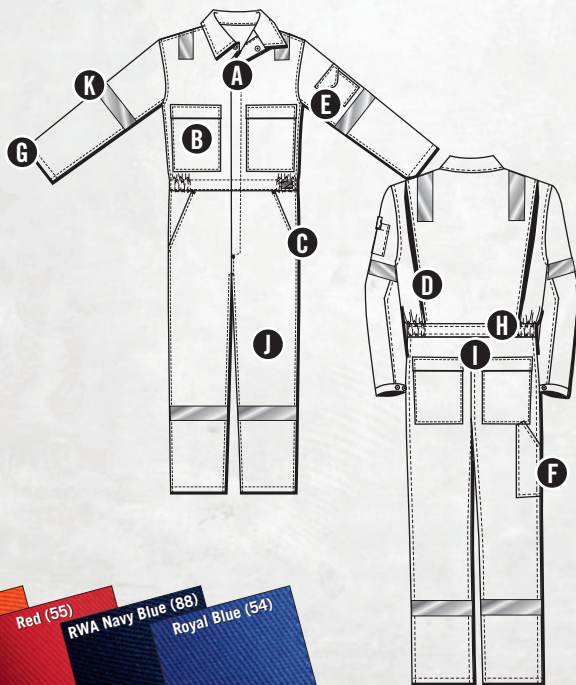

76651 and 76652 FR Coveralls

Flame Resistant

Anti-static

Electric Arc Flash

Red Wing Product Number	76651	76652
FABRIC MATERIAL		
Daletec®	•	•
FABRIC WEIGHT		
6.5 oz / 220g	•	
10.5 oz. / 350g		•
FABRIC COLOR	COLOR CODE	
Orange	57	•
Red	55	•
Royal Blue	54	•
RWA Navy	88	•
STANDARDS		
Flame Resistant (EN ISO 11612)	•	•
Anti-Static (EN 1149-5)	•	•
Electric Arc Flash (EN 61482-1-2)	•	•

This coverall has a classic look and a great fit. It features eight pockets and non-sparking YKK® zips throughout. 100% brass press studs are covered on the inside so no brass comes in contact with your skin. Major seams are double- or triple-stitched seams and stress points are bar-tacked for strength. Reflective striping applied to shoulders is equal in length on the front and back.

- (A) Two-way concealed front zip with storm flap
- (B) Two chest pockets with zip closure and storm flaps
- (C) Two side pockets with hidden exterior-to-interior access through pocket lining
- (D) Large pleats in the back for freedom of movement and comfort
- (E) One sleeve pocket
- (F) Ruler pocket on right leg
- (G) Adjustable cuffs
- (H) Elasticized waistband
- (I) Two back pockets
- (J) Internal knee pad pockets
- (K) 2" (50mm) wide reflective FR striping around arms, legs and over the shoulders