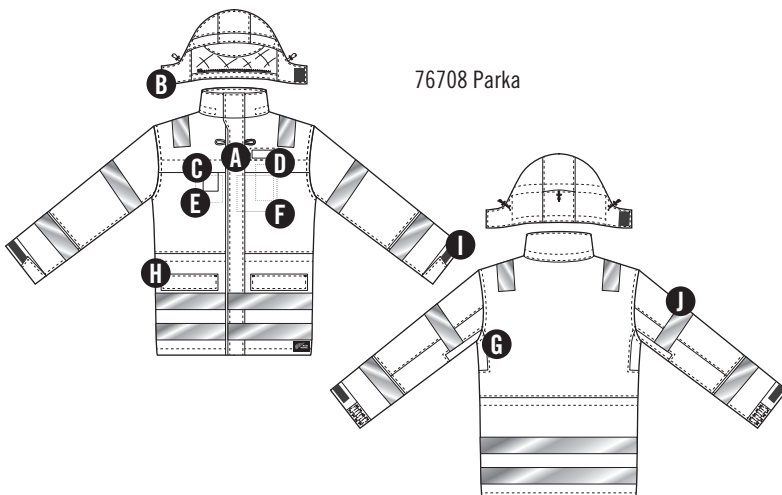

This high-visibility jacket and parka feature 2" (50mm) wide reflective FR striping around the arms, body and over the shoulders for enhanced visibility of the worker. The parka is fully insulated with 100g 3M™ Thinsulate™ Insulation for extra warmth, and underarm ventilation to stay comfortable. Water-resistant for additional protection. Includes a hardwearing, non-sparking two-way zip with storm flap, multiple interior and exterior pockets, and a detachable hood. Adjustable cuffs and a draw cord at the bottom of the jacket provide a snug fit.

- A) Concealed two-way, black high density polyester coil zip with storm flap and hook-and-loop closure
- B) Detachable/adjustable hood
- C) Two chest pockets with concealed zip closure
- D) Internal chest pocket for radio with hook-and-loop closure
- E) ID card sleeve on chest
- F) One interior chest pocket with zip closure
- G) Underarm ventilation with zips
- H) Two front pockets with concealed zip and hook-and-loop closure
- I) Adjustable cuffs
- J) Drawstrings at waist (76768 only)
- K) 2" (50mm) wide reflective FR striping around arms, body and over the shoulders

NEW

Underarm ventilation for breathability with zips.

76708 Parka

SIZING		
Chest	Inch / cm Equivalent	
XS **	34"-36"	86-92 cm
S	36"-38"	92-97 cm
M	38"-42"	97-107 cm
L	42"-46"	107-117 cm
XL	46"-50"	117-127 cm
2XL	50"-54"	127-137 cm
3XL	54"-58"	137-147 cm
Height	Inch / cm Equivalent	
Regular	up to 6' 1"	up to 185 cm
Tall *	up to 6' 4"	up to 196 cm