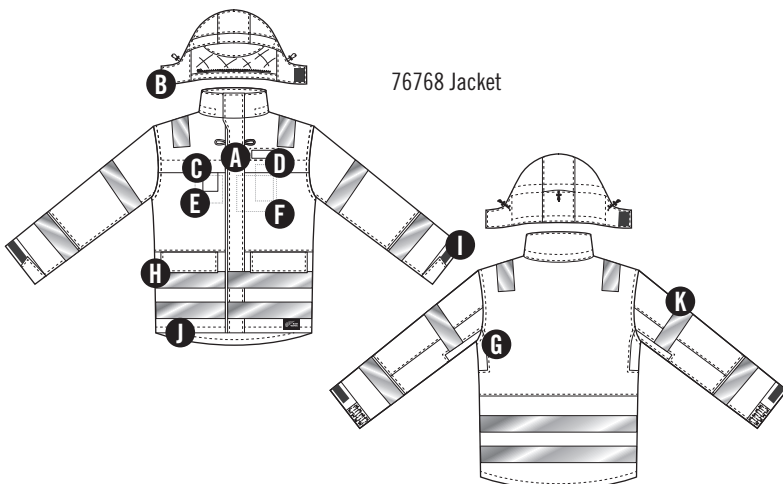

76768, 76708 FR High Visibility Winter Jacket and Parka

PRODUCT NUMBER		76768	76708
FABRIC MATERIAL			
Daletec®		•	•
FABRIC WEIGHT			
8.5 oz / 290g		•	•
FABRIC	COLOR CODE		
Hi-Vis Yellow / Night Blue	91	•	•
COMPLIANCE			
FLAME RESISTANT			
EN ISO 11612		•	•
Electric Arc Flash (IEC 61482-1-2)		•	•
Anti-static (EN 1149-5)		•	•
High Visibility (EN ISO 20471: Class 3)		•	•
Welding and Allied Processes Protection (EN ISO 11611)		•	•
EN 343: Water Resistant-Level 3, Water Vapor Resistant-Level 3		•	
EN 343: Water Resistant-Level 3, Water Vapor Resistant-Level 2			•
PERFORMANCE FEATURES			
100g 3M™ Thinsulate™ Insulation			•

This high-visibility jacket and parka feature 2" (50mm) wide reflective FR striping around the arms, body and over the shoulders for enhanced visibility of the worker. The parka is fully insulated with 100g 3M™ Thinsulate™ Insulation for extra warmth, and underarm ventilation to stay comfortable. Water-resistant for additional protection. Includes a hardwearing, non-sparking two-way zip with storm flap, multiple interior and exterior pockets, and a detachable hood. Adjustable cuffs and a draw cord at the bottom of the jacket provide a snug fit.

- A) Concealed two-way, black high density polyester coil zip with storm flap and hook-and-loop closure
- B) Detachable/adjustable hood
- C) Two chest pockets with concealed zip closure
- D) Internal chest pocket for radio with hook-and-loop closure
- E) ID card sleeve on chest
- F) One interior chest pocket with zip closure
- G) Underarm ventilation with zips
- H) Two front pockets with concealed zip and hook-and-loop closure
- I) Adjustable cuffs
- J) Drawstrings at waist (76768 only)
- K) 2" (50mm) wide reflective FR striping around arms, body and over the shoulders